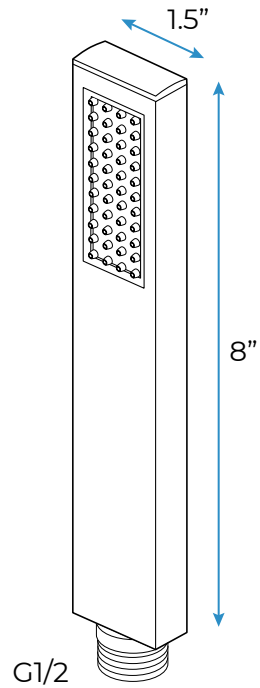

**BRUSHED GOLD THERMOSTATIC PHONE CONTROLLED LED MUSICAL RECESSED CEILING MOUNT RAINFALL MIST WATERFALL SHOWER SYSTEM WITH JETTED BODY SPRAYS AND HAND SHOWER SPECIFICATIONS**

**Shower Head**

Shower Head 3 Functions: Waterfall, Rainfall & Mist  
 Shower head size: 20 x 20 inch  
 Each function run all together and separately  
 Music and LED light work by electronic  
 All Metal Material: Solid Brass; Stainless Steel (top showerhead, hose)  
 Shower Head Mounting: Flush on ceiling  
 Hand Spray Hose: 59 inch  
 Water flow: 2.5 GPM ~ 5.5 GPM  
 Water pressure: 0.3 MPA ~ 1 MPA  
 Water pipe lines: 3/4 inch water pipes for the hot and cold water mixer inlet, the others are 1/2 inch

All dimensions and specifications are nominal and may vary. Use actual products for accuracy in critical situations.

**Shower Mixer**

Product shown is only for installation display purpose

**Shower Mixer Connections**

**Hand Shower**

Flow Rate: 2.0 GPM / 7.6 LPM

**Spout**

**Body Jet**

Thread Interface Size: G 1/2 Inch  
 Type: Fixed Rotatable Type  
 Installation Type: Wall Mounted  
 Material: Brass  
 Feature: Can rotate 360 degrees  
 Flow Rate: 1.5 GPM / 5.7 LPM (each Bodyspray)