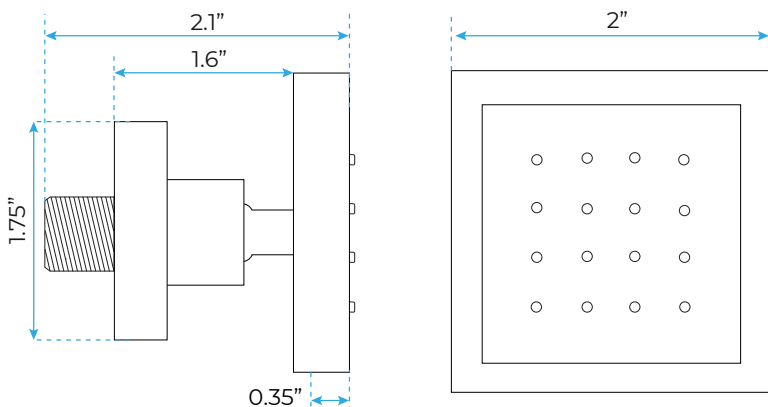

**BRUSHED GOLD THERMOSTATIC PHONE CONTROLLED LED MUSICAL RECESSED CEILING MOUNT RAINFALL MIST WATERFALL SHOWER SYSTEM WITH JETTED BODY SPRAYS AND HAND SHOWER SPECIFICATIONS**

**Shower Head**

Shower Head 3 Functions: Waterfall, Rainfall & Mist  
 Shower head size: 20 x 20 inch  
 Each function run all together and separately  
 Music and LED light work by electronic  
 All Metal Material: Solid Brass; Stainless Steel (top showerhead, hose)  
 Shower Head Mounting: Flush on ceiling  
 Hand Spray Hose: 59 inch  
 Water flow: 2.5 GPM ~ 5.5 GPM  
 Water pressure: 0.3 MPA ~ 1 MPA  
 Water pipe lines: 3/4 inch water pipes for the hot and cold water mixer inlet, the others are 1/2 inch

All dimensions and specifications are nominal and may vary. Use actual products for accuracy in critical situations.

**Shower Mixer**

Product shown is only for installation display purpose

**Shower Mixer Connections**

**Hand Shower**

Flow Rate: 2.0 GPM / 7.6 LPM

**Spout**

**Body Jet**

Thread Interface Size: G 1/2 Inch  
 Type: Fixed Rotatable Type  
 Installation Type: Wall Mounted  
 Material: Brass  
 Feature: Can rotate 360 degrees  
 Flow Rate: 1.5 GPM / 5.7 LPM (each Bodyspray)