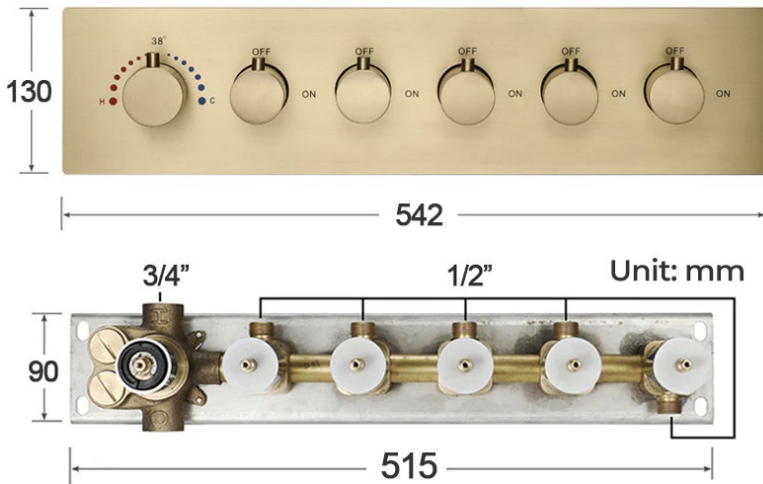

**BRUSHED GOLD THERMOSTATIC PHONE CONTROLLED LED MUSICAL RECESSED CEILING MOUNT RAINFALL MIST WATERFALL SHOWER SYSTEM WITH JETTED BODY SPRAYS AND HAND SHOWER SPECIFICATIONS**

**Shower Head**

Shower Head 3 Functions: Waterfall, Rainfall & Mist  
 Shower head size: 20 x 20 inch  
 Each function run all together and separately  
 Music and LED light work by electronic  
 All Metal Material: Solid Brass; Stainless Steel (top showerhead, hose)  
 Shower Head Mounting: Flush on ceiling  
 Hand Spray Hose: 59 inch  
 Water flow: 2.5 GPM ~ 5.5 GPM  
 Water pressure: 0.3 MPA ~ 1 MPA  
 Water pipe lines: 3/4 inch water pipes for the hot and cold water mixer inlet, the others are 1/2 inch

Kinds of color **64**  
 temperature adjustable

**WiFi**

**Build-in WIFI**  
**Phone control color**

**Color software App : LED Home**

**304 Stainless Steel**

Product shown is only for installation display purpose

All dimensions and specifications are nominal and may vary. Use actual products for accuracy in critical situations.

**Shower Mixer**

Product shown is only for installation display purpose

**Shower Mixer Connections**

**Hand Shower**

Flow Rate: 2.0 GPM / 7.6 LPM

**Spout**

**Body Jet**

Thread Interface Size: G 1/2 Inch  
 Type: Fixed Rotatable Type  
 Installation Type: Wall Mounted  
 Material: Brass  
 Feature: Can rotate 360 degrees  
 Flow Rate: 1.5 GPM / 5.7 LPM (each Bodyspray)