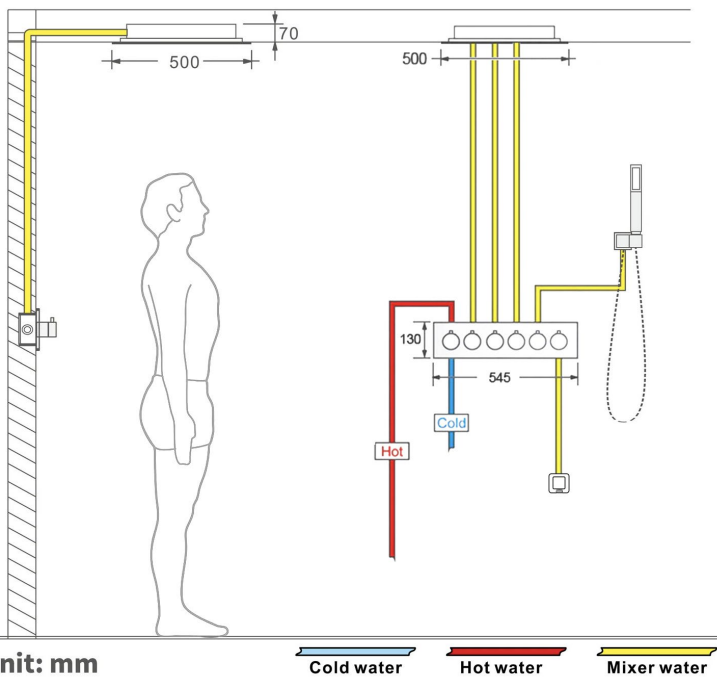

**BRUSHED GOLD THERMOSTATIC PHONE CONTROLLED LED MUSICAL RECESSED CEILING MOUNT RAINFALL MIST WATERFALL SHOWER SYSTEM WITH JETTED BODY SPRAYS AND HAND SHOWER SPECIFICATIONS**

**Shower Head**

Shower Head 3 Functions: Waterfall, Rainfall & Mist  
 Shower head size: 20 x 20 inch  
 Each function run all together and separately  
 Music and LED light work by electronic  
 All Metal Material: Solid Brass; Stainless Steel (top showerhead, hose)  
 Shower Head Mounting: Flush on ceiling  
 Hand Spray Hose: 59 inch  
 Water flow: 2.5 GPM ~ 5.5 GPM  
 Water pressure: 0.3 MPA ~ 1 MPA  
 Water pipe lines: 3/4 inch water pipes for the hot and cold water mixer inlet, the others are 1/2 inch

Kinds of color **64**  
 temperature adjustable

**WiFi**

**Build-in WIFI**  
**Phone control color**

**Color software App : LED Home**

**304 Stainless Steel**

Product shown is only for installation display purpose

All dimensions and specifications are nominal and may vary. Use actual products for accuracy in critical situations.

**Shower Mixer**

Product shown is only for installation display purpose

**Shower Mixer Connections**

**Hand Shower**

Flow Rate: 2.0 GPM / 7.6 LPM

**Spout**

**Body Jet**

Thread Interface Size: G 1/2 Inch  
 Type: Fixed Rotatable Type  
 Installation Type: Wall Mounted  
 Material: Brass  
 Feature: Can rotate 360 degrees  
 Flow Rate: 1.5 GPM / 5.7 LPM (each Bodyspray)