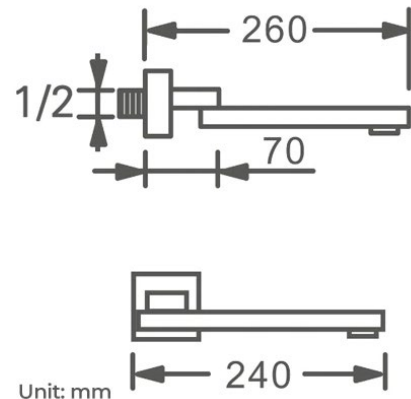

**BRUSHED GOLD THERMOSTATIC PHONE CONTROLLED LED MUSICAL RECESSED CEILING MOUNT RAINFALL MIST WATERFALL SHOWER SYSTEM WITH JETTED BODY SPRAYS AND HAND SHOWER SPECIFICATIONS**

**Shower Head**

Shower Head 3 Functions: Waterfall, Rainfall & Mist  
 Shower head size: 20 x 20 inch  
 Each function run all together and separately  
 Music and LED light work by electronic  
 All Metal Material: Solid Brass; Stainless Steel (top showerhead, hose)  
 Shower Head Mounting: Flush on ceiling  
 Hand Spray Hose: 59 inch  
 Water flow: 2.5 GPM ~ 5.5 GPM  
 Water pressure: 0.3 MPA ~ 1 MPA  
 Water pipe lines: 3/4 inch water pipes for the hot and cold water mixer inlet, the others are 1/2 inch

All dimensions and specifications are nominal and may vary. Use actual products for accuracy in critical situations.

**Shower Mixer**

Product shown is only for installation display purpose

**Shower Mixer Connections**

**Hand Shower**

Flow Rate: 2.0 GPM / 7.6 LPM

**Spout**

**Body Jet**

Thread Interface Size: G 1/2 Inch  
 Type: Fixed Rotatable Type  
 Installation Type: Wall Mounted  
 Material: Brass  
 Feature: Can rotate 360 degrees  
 Flow Rate: 1.5 GPM / 5.7 LPM (each Bodyspray)