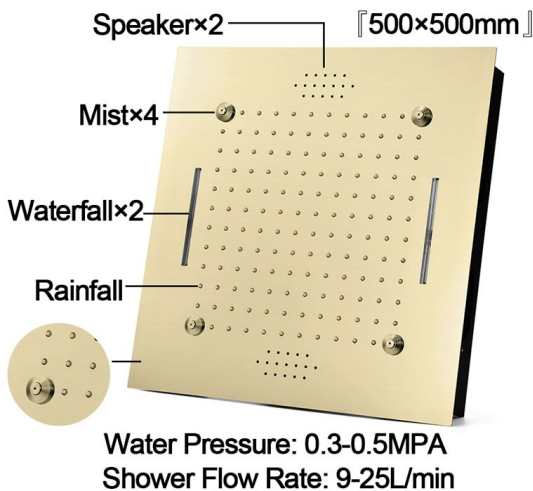

**BRUSHED GOLD THERMOSTATIC PHONE CONTROLLED LED MUSICAL RECESSED CEILING MOUNT RAINFALL MIST WATERFALL SHOWER SYSTEM WITH JETTED BODY SPRAYS AND HAND SHOWER SPECIFICATIONS**

**Shower Head**

Shower Head 3 Functions: Waterfall, Rainfall & Mist  
 Shower head size: 20 x 20 inch  
 Each function run all together and separately  
 Music and LED light work by electronic  
 All Metal Material: Solid Brass; Stainless Steel (top showerhead, hose)  
 Shower Head Mounting: Flush on ceiling  
 Hand Spray Hose: 59 inch  
 Water flow: 2.5 GPM ~ 5.5 GPM  
 Water pressure: 0.3 MPA ~ 1 MPA  
 Water pipe lines: 3/4 inch water pipes for the hot and cold water mixer inlet, the others are 1/2 inch

Kinds of color **64**  
 temperature adjustable

**WiFi**

**Build-in WIFI**  
**Phone control color**

**Color software App : LED Home**

**304 Stainless Steel**

Product shown is only for installation display purpose

All dimensions and specifications are nominal and may vary. Use actual products for accuracy in critical situations.

**Shower Mixer**

Product shown is only for installation display purpose

**Shower Mixer Connections**

**Hand Shower**

Flow Rate: 2.0 GPM / 7.6 LPM

**Spout**

**Body Jet**

Thread Interface Size: G 1/2 Inch  
 Type: Fixed Rotatable Type  
 Installation Type: Wall Mounted  
 Material: Brass  
 Feature: Can rotate 360 degrees  
 Flow Rate: 1.5 GPM / 5.7 LPM (each Bodyspray)