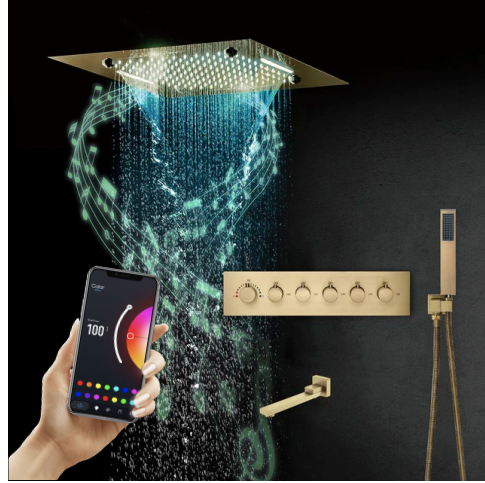

**BRUSHED GOLD THERMOSTATIC PHONE CONTROLLED LED MUSICAL RECESSED CEILING MOUNT RAINFALL MIST WATERFALL SHOWER SYSTEM WITH JETTED BODY SPRAYS AND HAND SHOWER SPECIFICATIONS**

**Shower Head**

Shower Head 3 Functions: Waterfall, Rainfall & Mist  
 Shower head size: 20 x 20 inch  
 Each function run all together and separately  
 Music and LED light work by electronic  
 All Metal Material: Solid Brass; Stainless Steel (top showerhead, hose)  
 Shower Head Mounting: Flush on ceiling  
 Hand Spray Hose: 59 inch  
 Water flow: 2.5 GPM ~ 5.5 GPM  
 Water pressure: 0.3 MPA ~ 1 MPA  
 Water pipe lines: 3/4 inch water pipes for the hot and cold water mixer inlet, the others are 1/2 inch

Kinds of color **64**  
 temperature adjustable

**WiFi**

**Build-in WIFI**  
**Phone control color**

**Color software App : LED Home**

**304 Stainless Steel**

Product shown is only for installation display purpose

All dimensions and specifications are nominal and may vary. Use actual products for accuracy in critical situations.

**Shower Mixer**

Product shown is only for installation display purpose

**Shower Mixer Connections**

**Hand Shower**

Flow Rate: 2.0 GPM / 7.6 LPM

**Spout**

**Body Jet**

Thread Interface Size: G 1/2 Inch  
 Type: Fixed Rotatable Type  
 Installation Type: Wall Mounted  
 Material: Brass  
 Feature: Can rotate 360 degrees  
 Flow Rate: 1.5 GPM / 5.7 LPM (each Bodyspray)