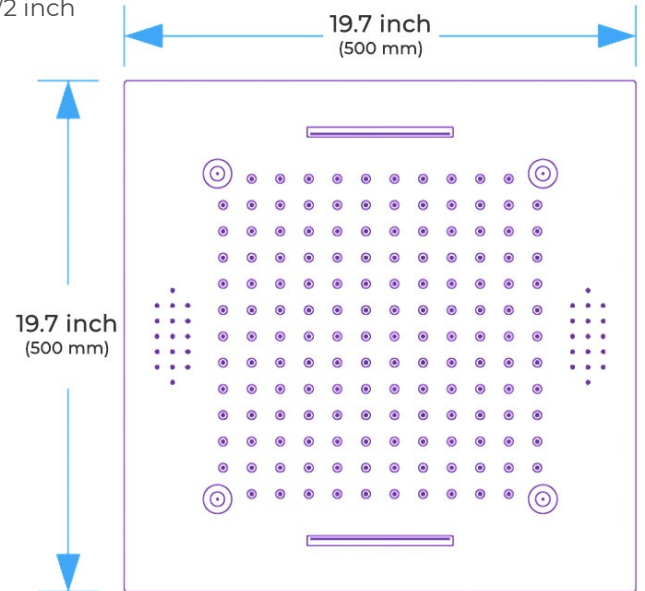

**BRUSHED GOLD THERMOSTATIC PHONE CONTROLLED LED MUSICAL RECESSED CEILING MOUNT RAINFALL MIST WATERFALL SHOWER SYSTEM WITH JETTED BODY SPRAYS AND HAND SHOWER SPECIFICATIONS**

**Shower Head**

Shower Head 3 Functions: Waterfall, Rainfall & Mist  
 Shower head size: 20 x 20 inch  
 Each function run all together and separately  
 Music and LED light work by electronic  
 All Metal Material: Solid Brass; Stainless Steel (top showerhead, hose)  
 Shower Head Mounting: Flush on ceiling  
 Hand Spray Hose: 59 inch  
 Water flow: 2.5 GPM ~ 5.5 GPM  
 Water pressure: 0.3 MPA ~ 1 MPA  
 Water pipe lines: 3/4 inch water pipes for the hot and cold water mixer inlet, the others are 1/2 inch

Kinds of color **64**  
 temperature adjustable

**WiFi**

**Build-in WIFI**  
**Phone control color**

**Color software App : LED Home**

**304 Stainless Steel**

Product shown is only for installation display purpose

All dimensions and specifications are nominal and may vary. Use actual products for accuracy in critical situations.

**Shower Mixer**

Product shown is only for installation display purpose

**Shower Mixer Connections**

**Hand Shower**

Flow Rate: 2.0 GPM / 7.6 LPM

**Spout**

**Body Jet**

Thread Interface Size: G 1/2 Inch  
 Type: Fixed Rotatable Type  
 Installation Type: Wall Mounted  
 Material: Brass  
 Feature: Can rotate 360 degrees  
 Flow Rate: 1.5 GPM / 5.7 LPM (each Bodyspray)