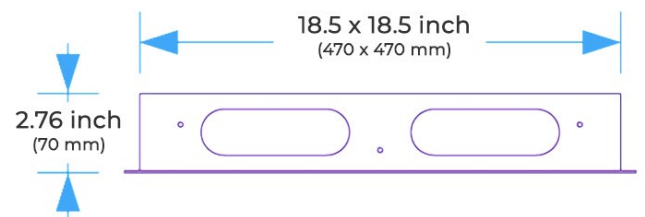

**BRUSHED GOLD THERMOSTATIC PHONE CONTROLLED LED MUSICAL RECESSED CEILING MOUNT RAINFALL MIST WATERFALL SHOWER SYSTEM WITH JETTED BODY SPRAYS AND HAND SHOWER SPECIFICATIONS**

**Shower Head**

Shower Head 3 Functions: Waterfall, Rainfall & Mist  
 Shower head size: 20 x 20 inch  
 Each function run all together and separately  
 Music and LED light work by electronic  
 All Metal Material: Solid Brass; Stainless Steel (top showerhead, hose)  
 Shower Head Mounting: Flush on ceiling  
 Hand Spray Hose: 59 inch  
 Water flow: 2.5 GPM ~ 5.5 GPM  
 Water pressure: 0.3 MPA ~ 1 MPA  
 Water pipe lines: 3/4 inch water pipes for the hot and cold water mixer inlet, the others are 1/2 inch

Kinds of color **64**  
 temperature adjustable

**WiFi**

**Build-in WIFI**  
**Phone control color**

**Color software App : LED Home**

**304 Stainless Steel**

Product shown is only for installation display purpose

All dimensions and specifications are nominal and may vary. Use actual products for accuracy in critical situations.

**Shower Mixer**

Product shown is only for installation display purpose

**Shower Mixer Connections**

**Hand Shower**

Flow Rate: 2.0 GPM / 7.6 LPM

**Spout**

**Body Jet**

Thread Interface Size: G 1/2 Inch  
 Type: Fixed Rotatable Type  
 Installation Type: Wall Mounted  
 Material: Brass  
 Feature: Can rotate 360 degrees  
 Flow Rate: 1.5 GPM / 5.7 LPM (each Bodyspray)